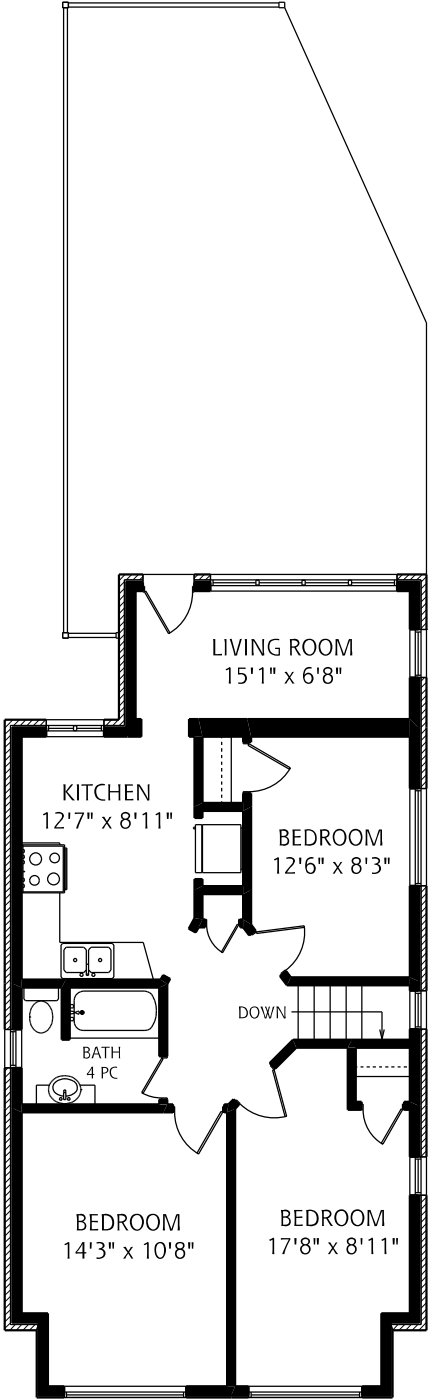

61 CAMBRIDGE AVENUE

ALL MEASUREMENTS SHOULD BE CONSIDERED APPROXIMATE
15 FOOT SCALE

Jen Tripp
HomeLife Realty/One Ltd
Mobile 416 697 5528
501 Parliament Street
Toronto ON

Jen
TRIPP