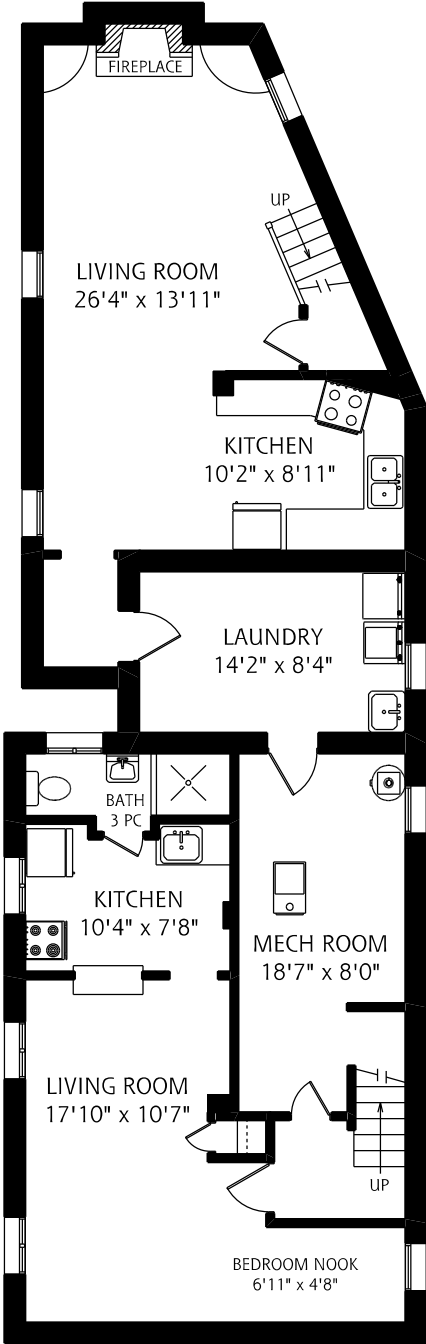

61 CAMBRIDGE AVENUE

ALL MEASUREMENTS SHOULD BE CONSIDERED APPROXIMATE
15 FOOT SCALE

Jen Tripp
HomeLife Realty/One Ltd
Mobile 416 697 5528
501 Parliament Street
Toronto ON

Jen
TRIPP